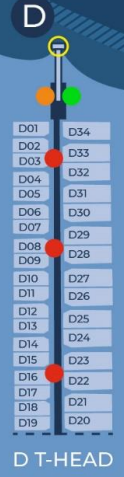

V

Coast Guard

Visitor Dock

Anchorage Lagoon