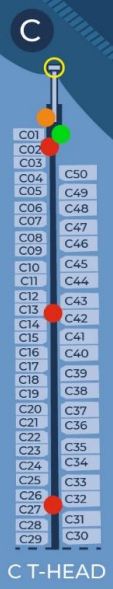

V

Coast Guard

Visitor Dock

Anchorage Lagoon