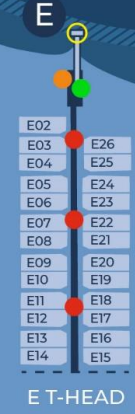

- Emergency Spill Kits
  Fire Carts
- Fire Hydrant
- Recycling
  General Garbage
- Emergency Exit Gates
- Parking

Royal Yacht Club
of Ras Al Khaimah

Muse Social
House

Clubhouse

Slipway

Fuel Station

V

Coast Guard

Visitor Dock

Anchorage Lagoon