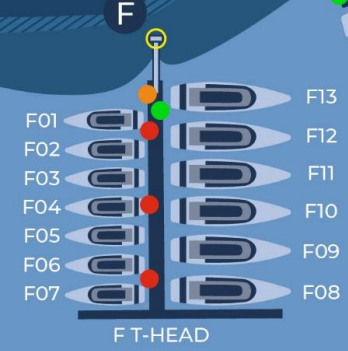

BERTHING ALLOCATION

- Please share this in advance with all skippers so they know where their berth will be. Attached is the berthing map for reference.
- Please share our 24/7 duty phone number with all skippers: **+971 50 404 1803**. Each skipper must call the marina 15-20 minutes prior to their arrival, so that the team can assist them.
- Upon entering the marina, they can proceed directly to their berth and our team will assist with any coordination with the Coast Guard.
- As mentioned, we have 32-amp three phase shore power sockets, please advise anyone with a 16-amp plug, to carry a spare 32-amp plug. Our team can assist to change them over if needed.
- Vessel #20 under Ivana and Alex is in a berth with 63-amp single phase, we can lend to them a 63-amp single phase plug to borrow.
- We will issue each boat an access card and a welcome letter on arrival. Please advise all skippers to return the access cards prior to departure.
- We will prepare all the sailing permits from RAK to Dubai and share them with all skippers at the Saturday night dinner.

- Emergency Spill Kits
Fire Carts
- Fire Hydrant
- Recycling
General Garbage
- Emergency Exit Gates
- Parking

Royal Yacht Club
of Ras Al Khaimah

Muse Social
House

Clubhouse

Slipway

Fuel Station

V

Coast Guard

Visitor Dock

Anchorage Lagoon