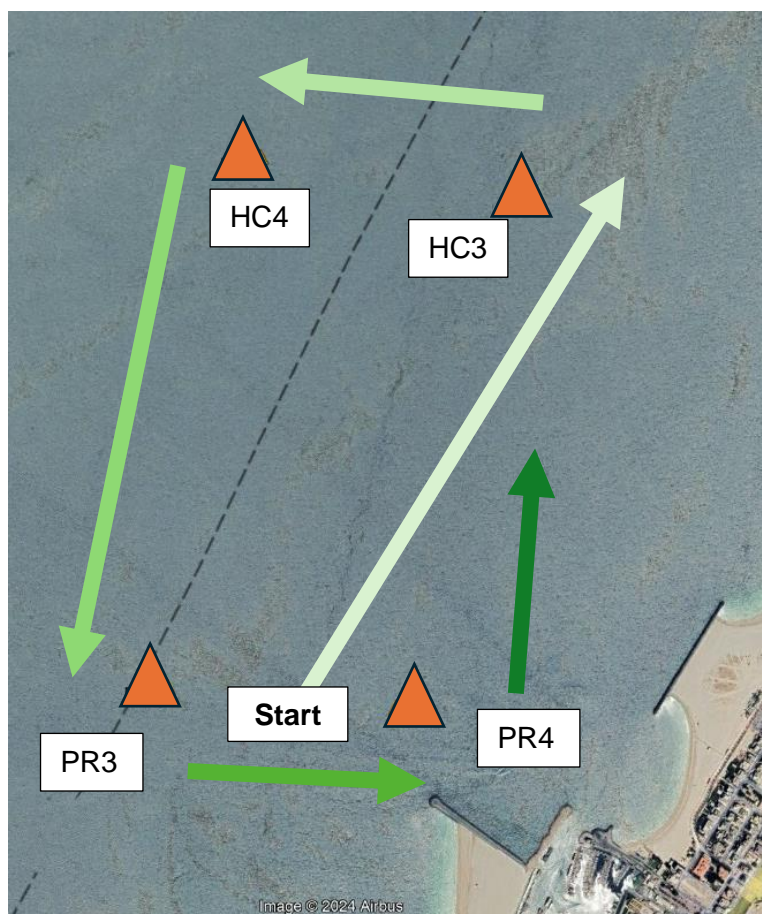

Women on Water Pursuit Race

2nd Nov 2024

Course

The Course:

Start between marks PR3 to port & PR 4 to Starboard at the advertised time.

HC3 (P)

HC4 (P)

PR3 (P)

PR4 (P)

Repeat above until 16:30

Mark Information

Abbreviation	Name	Mark Type	Rounding	Approx Location	
HC 3	H Cup 3	Orange Inflatable	Port	25° 11.523'N	55° 12.870'E
HC 4	H Cup 4			25° 11.581'N	55° 12.413'E
PR 3	Pursuit Race 3			25° 10.768'N	55° 12.262'E
PR 4	Pursuit race 4			25° 10.734'N	55° 12.631'E

*Diagram is for illustration purposes