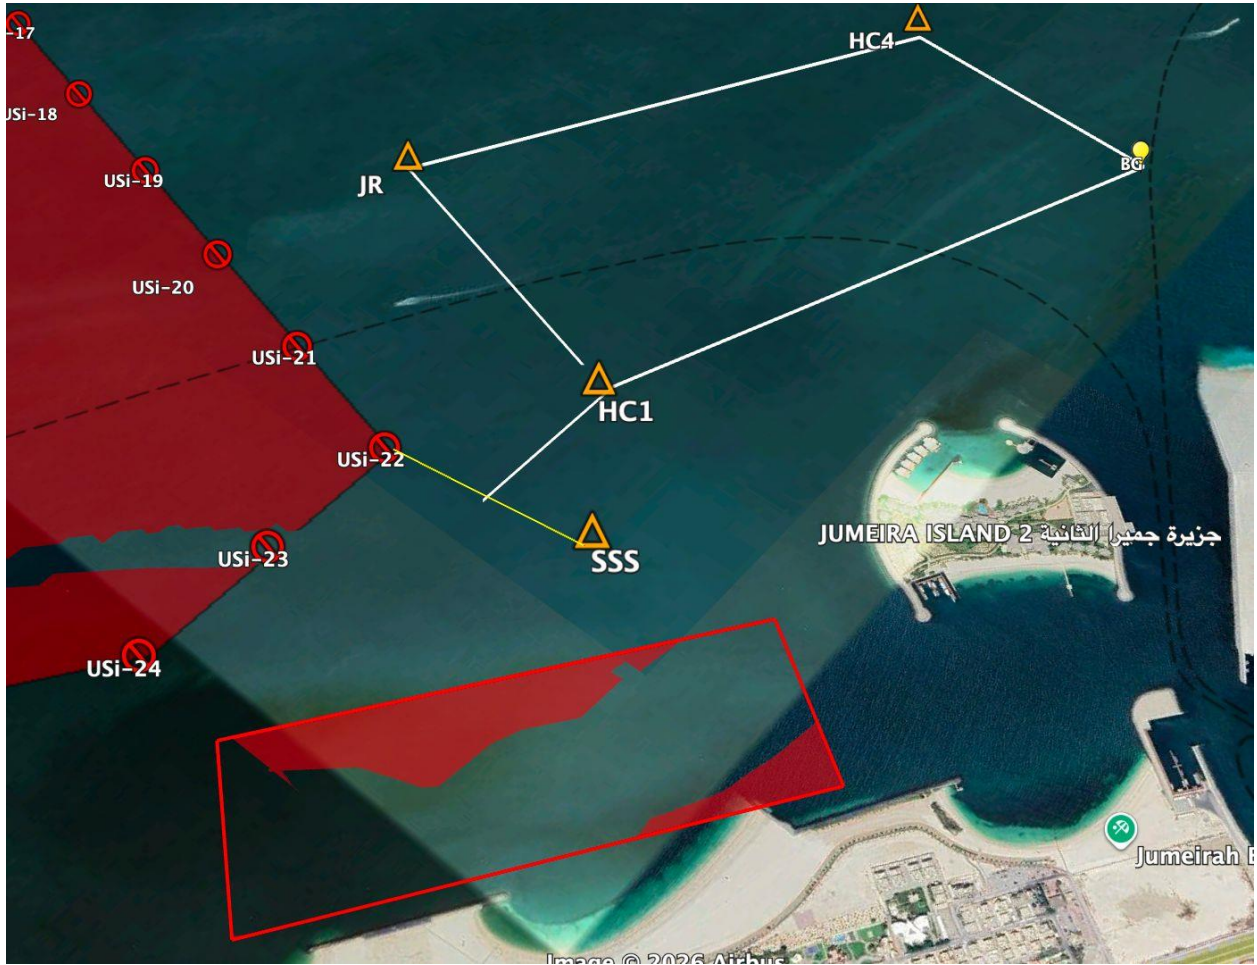

Wednesday Night Pursuit Race-The Course

Mark	Type	Rounding	Approx. Location	
USI-22	Yellow Special Mark	NA	25°11.525'N	55°12.899'E
SSS	Orange Inflatable	NA	25°11.588'N	55°13.198'E
BG	Yellow Special Mark	Port	25°12.550'N	55°13.372'E
HC4	Orange Inflatable	Port	25°12.606'N	55°12.925'E
JR	Orange Inflatable	Port	25°11.907'N	55°12.521'E
HC1	Orange Inflatable	Port	25°11.766'N	55°13.038'E

GPS Positions are approximates only

Start-Start between USI-22 (Yellow Special Mark) and the Orange Inflatable SSS.

Repeat the following till 7pm:

BG (P)

HC4 (P)

JR (P)

HC1 (P)

DUBAI OFFSHORE SAILING CLUB

For Illustration Purposes Only