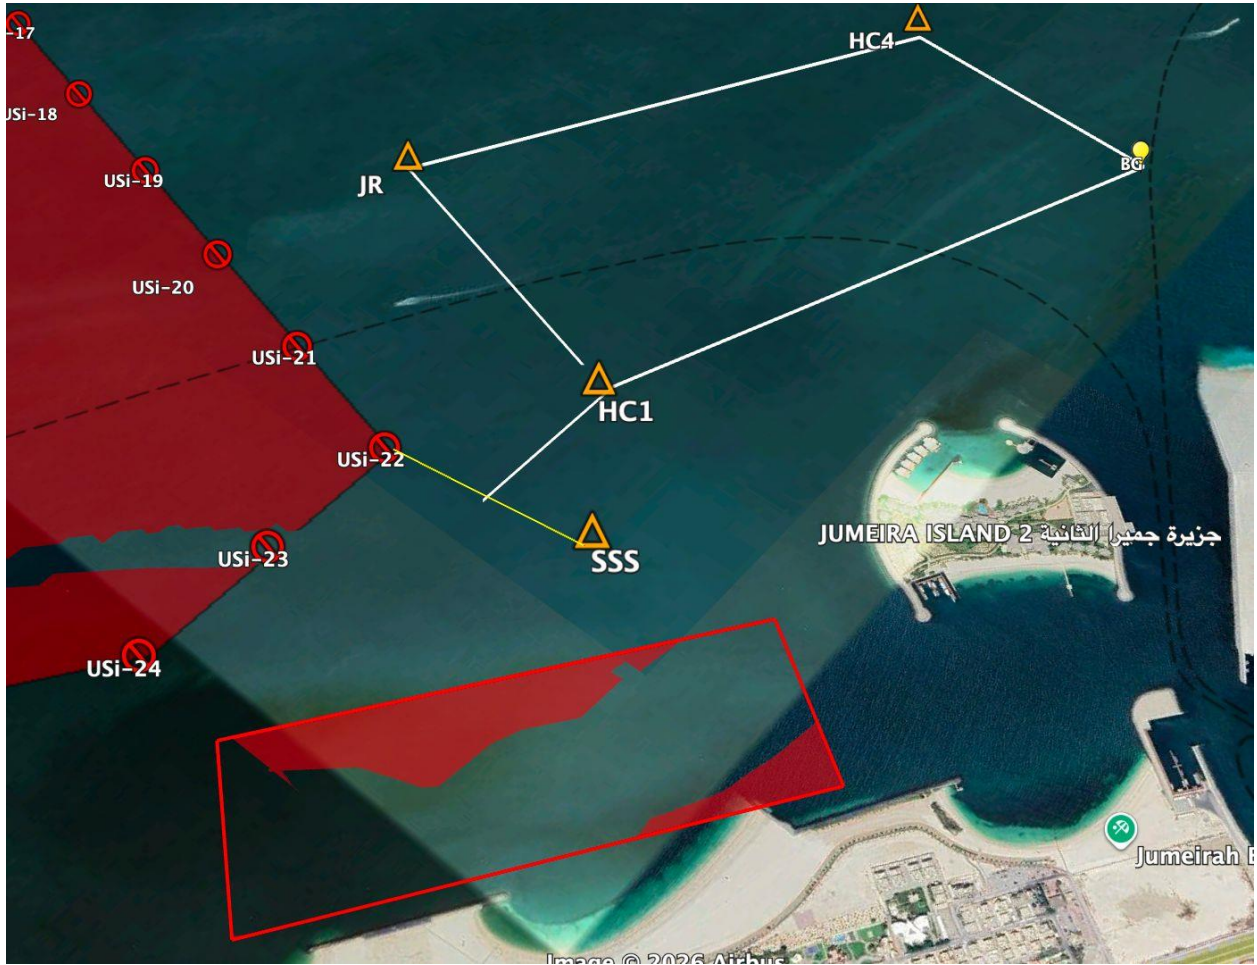

Bin Dhahi Memorial Race Youth Helm – Race Course

Mark	Type	Rounding	Approx. Location	
USI-22	Yellow Special Mark	NA	25°11.525'N	55°12.899'E
SSS	Orange Inflatable	NA	25°11.588'N	55°13.198'E
BG	Yellow Special Mark	Port	25°12.550'N	55°13.372'E
HC4	Orange Inflatable	Port	25°12.606'N	55°12.925'E
JR	Orange Inflatable	Port	25°11.907'N	55°12.521'E
HC1	Orange Inflatable	Port	25°11.766'N	55°13.038'E

GPS Positions are approximates only

Start-Start between USI-22 (Yellow Special Mark) and the Orange Inflatable SSS.

Repeat the following till 4pm:

BG (P)

HC4 (P)

JR (P)

HC1 (P)

DUBAI OFFSHORE SAILING CLUB

For Illustration Purposes Only